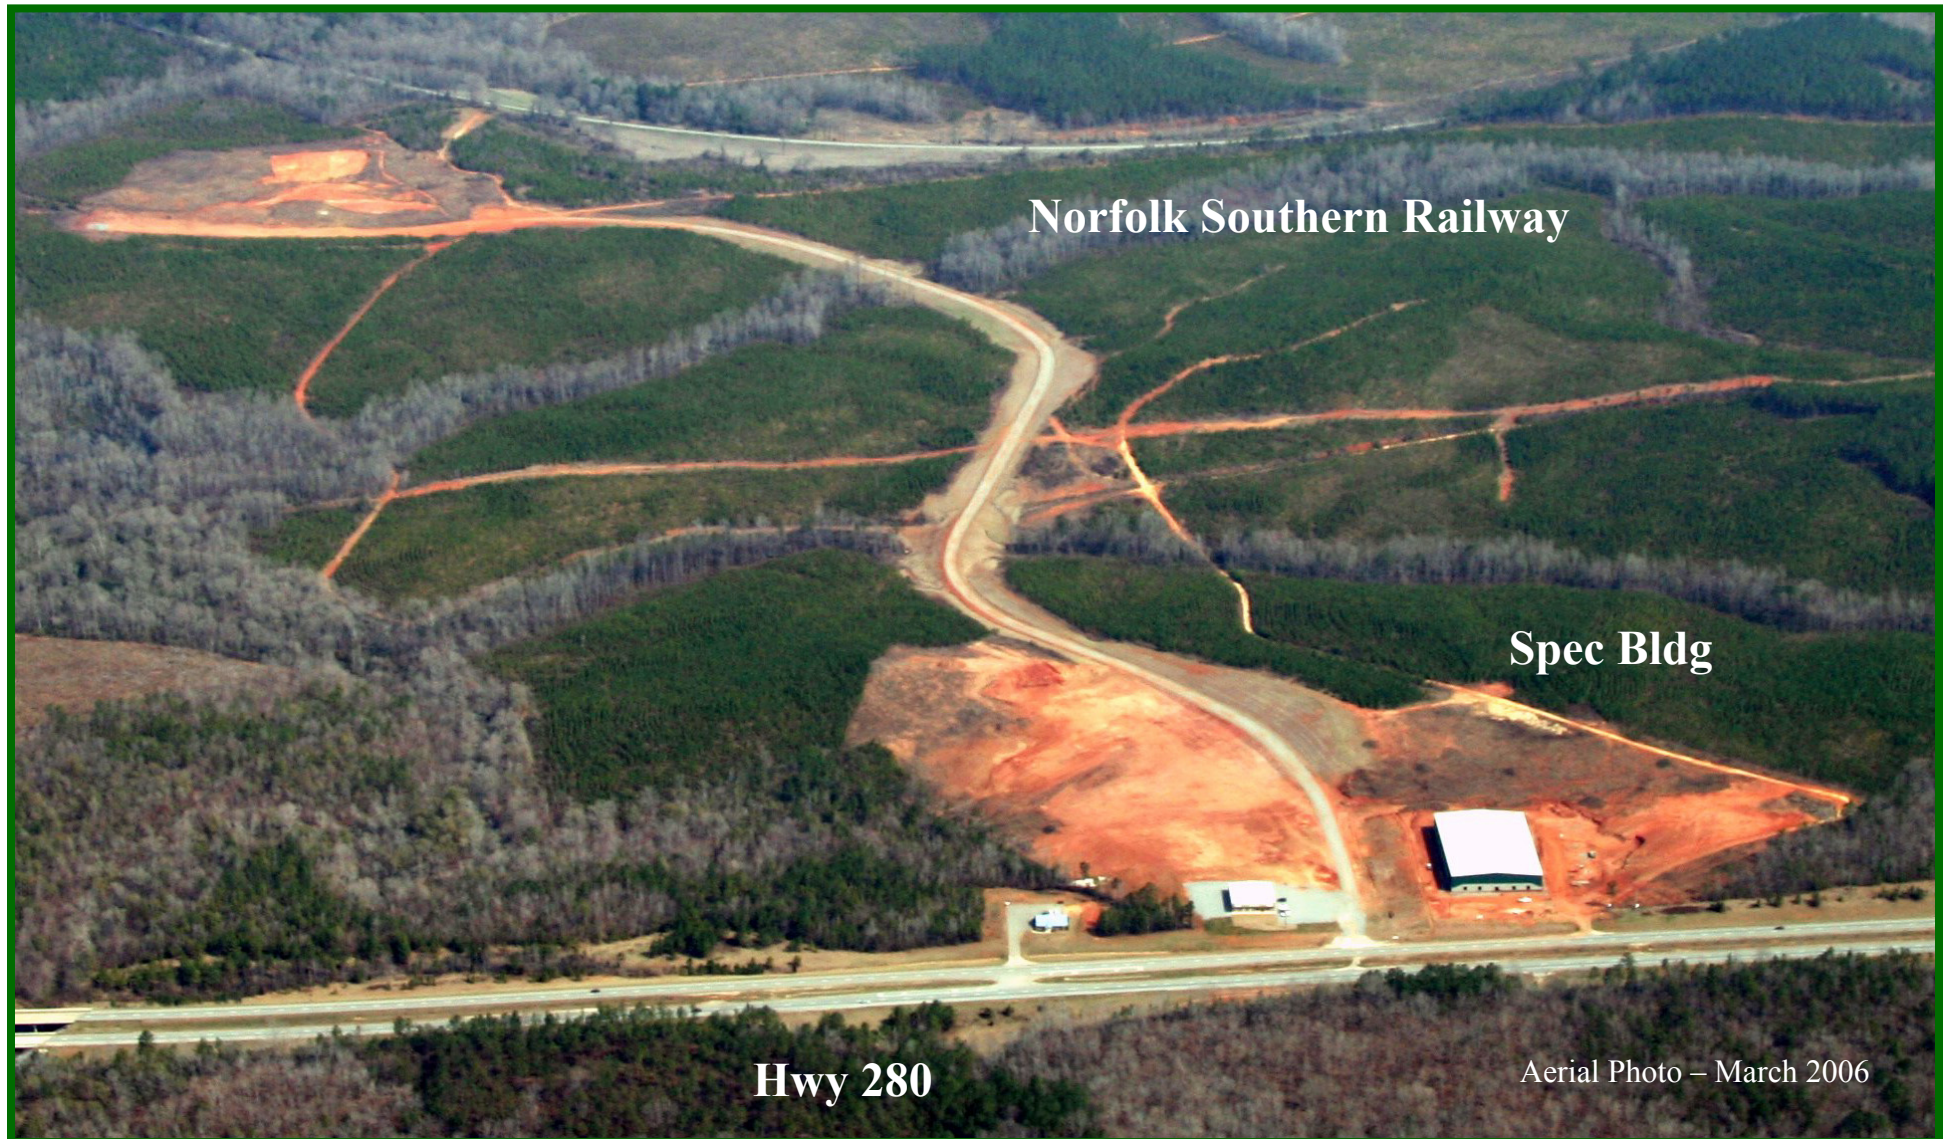

Tallapoosa County Industrial Park

Dadeville, Alabama

Norfolk Southern Railway

Spec Bldg

Hwy 280

Aerial Photo – March 2006